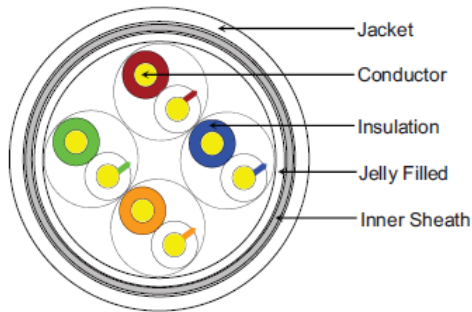

Cat5E Outdoor Jelly Filled UTP Cable

Model: CT-C5O-UTP-500

Physical Specifications

Conductor	0.515mm (24AWG)
Jacket:	
Average Thickness	0.55mm
Min. Point Thickness	0.53mm
Insulation Color	Blue, White/ Blue, Orange, White/ Orange, Green, White/ Green, Brown, White/ Brown