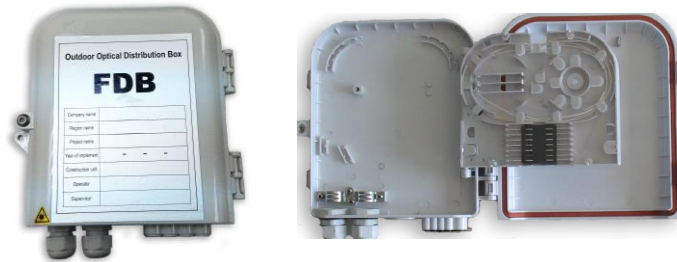

FTB/FDB-2I80 Fiber Optic Terminal / Distribution Box

Model: CoreTECH FDB-2I80

Application

- Applicable for wall-mounted, Indoor or Outdoor rails
- To be used at home or working area to accomplish double-core fiber access and port output
- Suitable for Telekom UniFi

Features

- PLC splitter is compatible with 3 wavelength (1310/1490/1550)
- Low insertion loss and high directivity, high quality, reliability, and performance
- Available for : 1x8, 2x8
- FTTH (Fiber To The Home) network and CATV system application
- Suitable for SC,LC duplex adapter
- Design to protect splitter
- Bracket preparation that can be fixed when installing it on wall
- Application for outdoor, IP65 grade
- 2 inlet ports, 8 outlet ports.

Specification

Model	CoreTECH FTB/FDB-2I80
Dimension (mm)	200mm(W)x215mm(H)x54mm(D)
Weight (Kg)	0.6 kg
Protection Rating	IP 65
Cable diameter (mm)	Φ7~Φ10
Splice Point Storage Capacity	8
Humidity	93% at 40°C